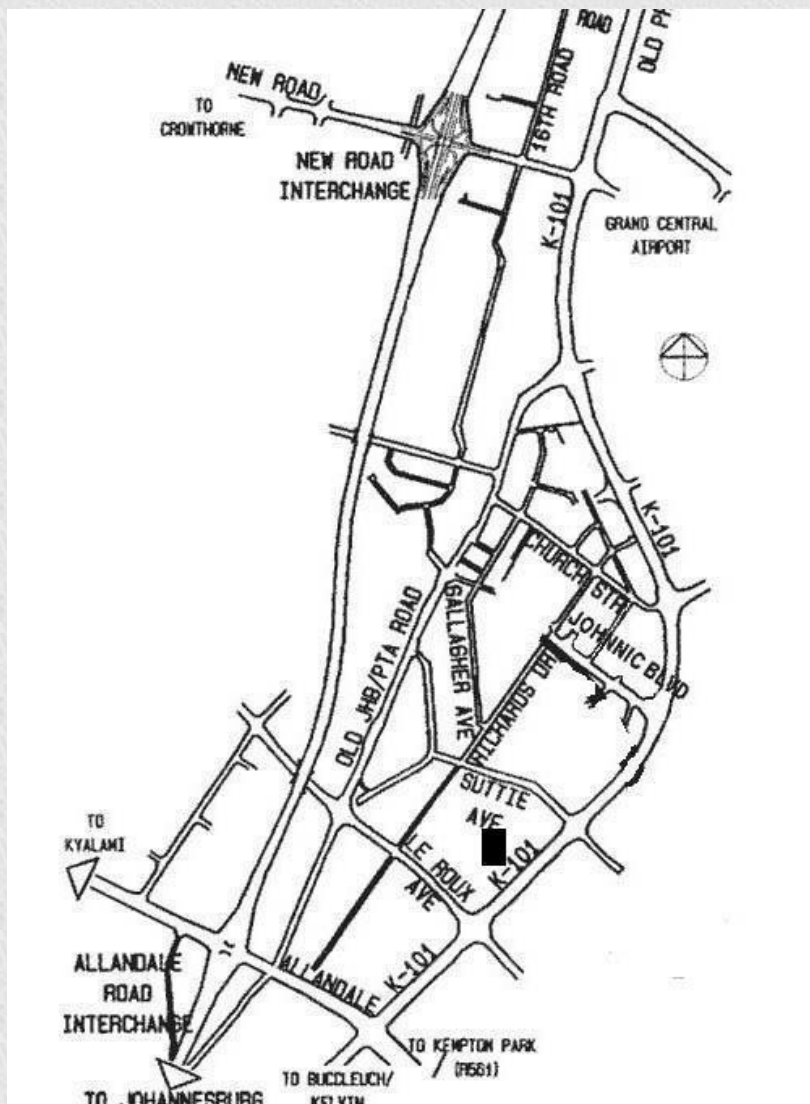

Direction to Midrand office:

Please try to call before coming to our offices.

Important note: Please note we do not accept any types of cheque or credit card.

From 9 AM to 4 PM Monday to Friday

If You use GPS type Cranberry crescent or corner of Le Roux & R101 Allendale X9 Midrand

From Pretoria take N1 south and turn left at Allendale off ramp .follow direction of Kempton park,

Then first Robot turn left into R101 (K101), then 1st left into Le Roux Lane, Fist entrance on your right Capital Hill Estate, turn right from the gate and carry on just before the end you see 73 Capital hill and we are at no.7.

Capital Hill is between Richards Drive and R 101 freeway entrance only from Le Roux st.